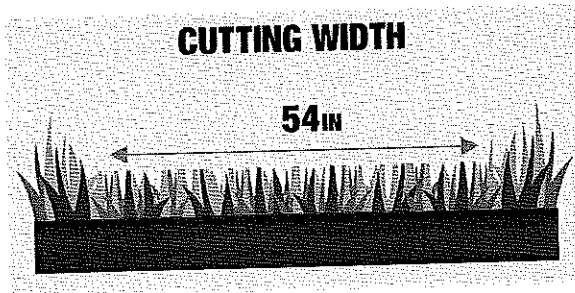

Live Chat

- Rapid Response Control System for improved comfort and control
- 3 Gator mulching blades
- 8 gallon fuel capacity

Model #: ZTR2360KA