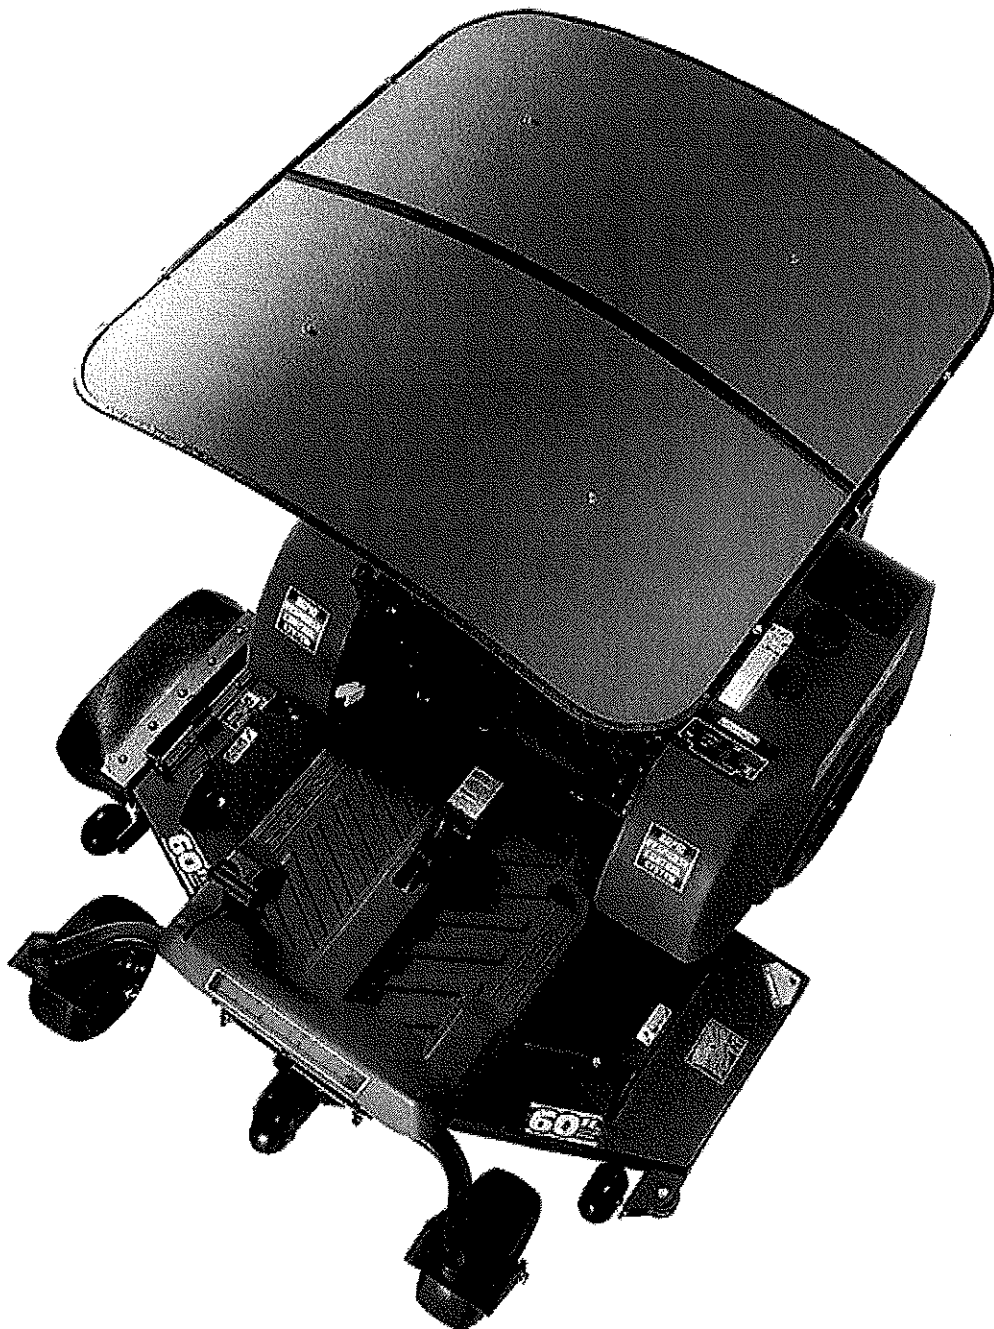

Recently Viewed Items

Ariens Apex 60 in.
24 HP Kawasaki
ED730 V-Twin
(3)

\$5199/each

Ariens IKON-XL
60-in Zero Turn
Mower Mulch Kit
(0)

\$119⁹⁵/box

[Home \(https://www.swisherinc.com/\)](https://www.swisherinc.com/) > [Zero Turns \(https://www.swisherinc.com/zero-turn-mowers.html\)](https://www.swisherinc.com/zero-turn-mowers.html) > [Femco TuffTop Gray Sunshade SS4444G](#)

Femco TuffTop Gray Sunshade SS4444G

☆☆☆☆☆

\$399.95

SKU SS4444G

- Designed for smaller compact tractors and R.O.P.S. equipped Zero Turn Mowers
- Protects the operator from direct sun exposure
- Heavy duty construction built to last
- Attaches to a 2"H x 2"W or 2"H x 3"W R.O.P.S with a square tubular form factor
- UV Protected Thermoplastic Frame
- Overall Height: 4-7/8" (Height above roll bar: 5" Vertical) Width: 44" Length: 44"
- Coverage: 13.23 sq. ft.
- Actual Tilt Range: 16 degrees forward or Backward
- Initial installation time approx 2 hours then seconds to take off and reattach.