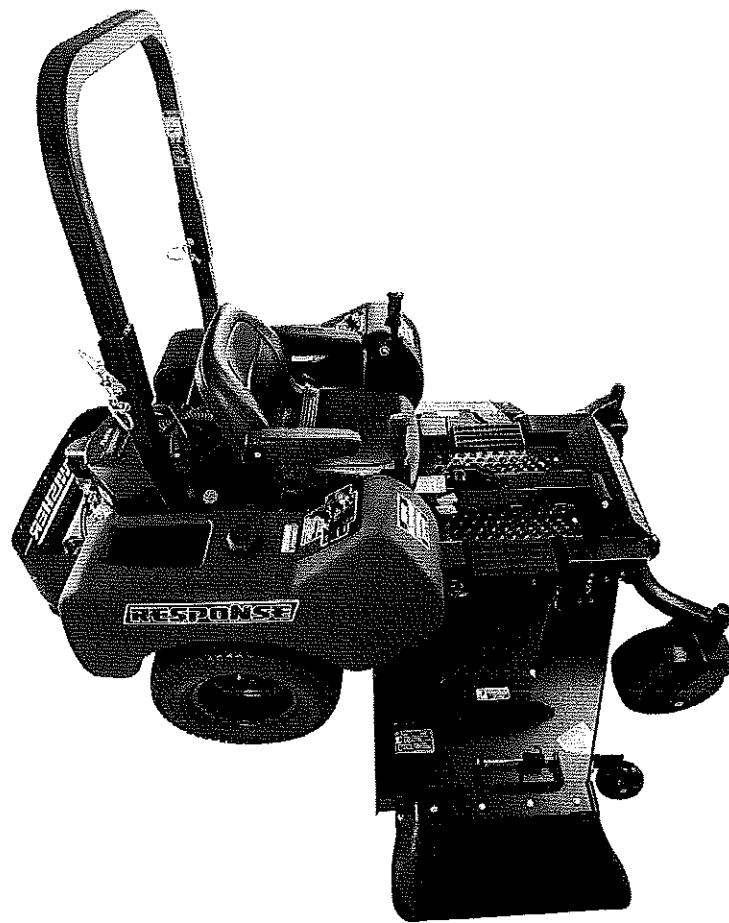

Home / Outdoors / Outdoor Power Equipment / Riding Lawn Mowers / Zero Turn Mowers

Model # ZTR2360KA Internet #300749030

Live Chat

Share Save to List Print

Swisher Response 60 in. 23-HP Kawasaki Zero Turn Riding Mower

Model #: ZTR2360KA

Internet #: 300749030

cut with the robust 11-Gauge fabricated cutting deck and 3 Gator mulching blades. The mower deck adjusts effortlessly to height ranges of 1.5 in. - 4.5 in. with the foot-assisted deck lift. Swisher's patented Rapid Response Control System gives you superior control and comfort, while the fluid 360° turns and low center of gravity offer ultimate maneuverability. The full-engine wrap, composite fenders with integrated storage, battery compartment, cup holder, hour meter, 12-Volt adapter, 8 Gal. fuel capacity, and a front and rear hitch make this the ideal machine for your property. The Swisher Zero Turn is so enjoyable; you may even want to tackle your neighbor's yard. Get in the driver's seat, ROPS standard. Not for sale in California.

- Patented rapid response control system for improved comfort and control
- 23 HP (726cc) Kawasaki engine
- 60 in. cutting deck with 3 gator mulching blades
- Hydro gear 2800 transmission; ogura clutch
- 1.5 in. - 4.5 in. cutting range
- 8 MPH forward and reverse
- 8 Gal. fuel capacity
- Foot assisted deck lift
- Heavy duty composite fenders with cup holder, storage and battery compartment
- Full engine wrap
- High-back seat with armrests
- 12-Volt adapter and hour meter
- Front and rear hitch
 - Warranty